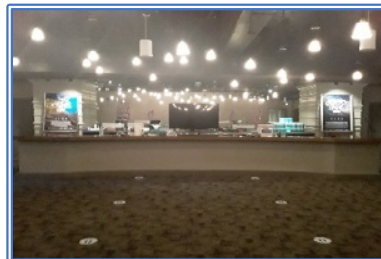

4DFX Hawaii

Phone: (808) 892 1029

Email: aloha@4dfxhawaii.com

Lobby Reception